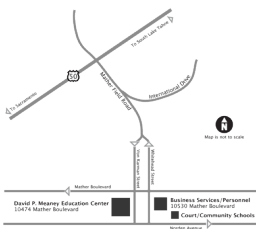

Driving Directions

- **From Highway 50 eastbound:**
  Take the Mather Field exit and turn right (south) onto Mather Field Road. Pass Rockingham Drive, get into the far right lane, and bear right at the "Y." Mather Field Road becomes a one-way street (Von Karman). At the first stop sign, turn right on Mather Boulevard (a one-way street going west). The David P. Meaney Education Center is the first building on the left.
- **From Highway 50 westbound:**
  Take the Mather Field exit and turn left (south) onto Mather Field Road. Pass Rockingham Drive, get into the far right lane, and bear right at the "Y." Mather Field Road becomes a one-way street (Von Karman). At the first stop sign, turn right on Mather Boulevard (a one-way street going west). The David P. Meaney Education Center is the first building on the left.
- **Return to Highway 50 from main parking lot:**
  Turn left onto Norden Avenue (a one-way street going east). After two blocks, turn left onto Whitehead Street (a one-way street going north) and stay in the left lane. Whitehead Street comes to a "T" at the second traffic signal. Turn left onto Mather Field Road and proceed to Highway 50.