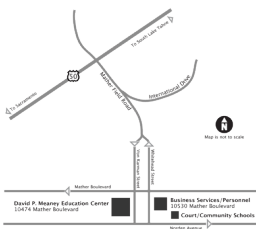

Driving Directions

- **From Highway 50 eastbound:**
  Take the Mather Field exit and turn right (south) onto Mather Field Road. Pass Rockingham Drive, get into the far right lane, and bear right at the "Y." Mather Field Road becomes a one-way street (Von Karman). At the first stop sign, turn right on Mather Boulevard (a one-way street going west). The David P. Meany Education Center is the first building on the left.
- **From Highway 50 westbound:**
  Take the Mather Field exit and turn left (south) onto Mather Field Road. Pass Rockingham Drive, get into the far right lane, and bear right at the "Y." Mather Field Road becomes a one-way street (Von Karman). At the first stop sign, turn right on Mather Boulevard (a one-way street going west). The David P. Meany Education Center is the first building on the left.
- **Return to Highway 50 from main parking lot:**
  Turn left onto Norden Avenue (a one-way street going east). After two blocks, turn left onto Whitehead Street (a one-way street going north) and stay in the left lane. Whitehead Street comes to a "T" at the second traffic signal. Turn left onto Mather Field Road and proceed to Highway 50.